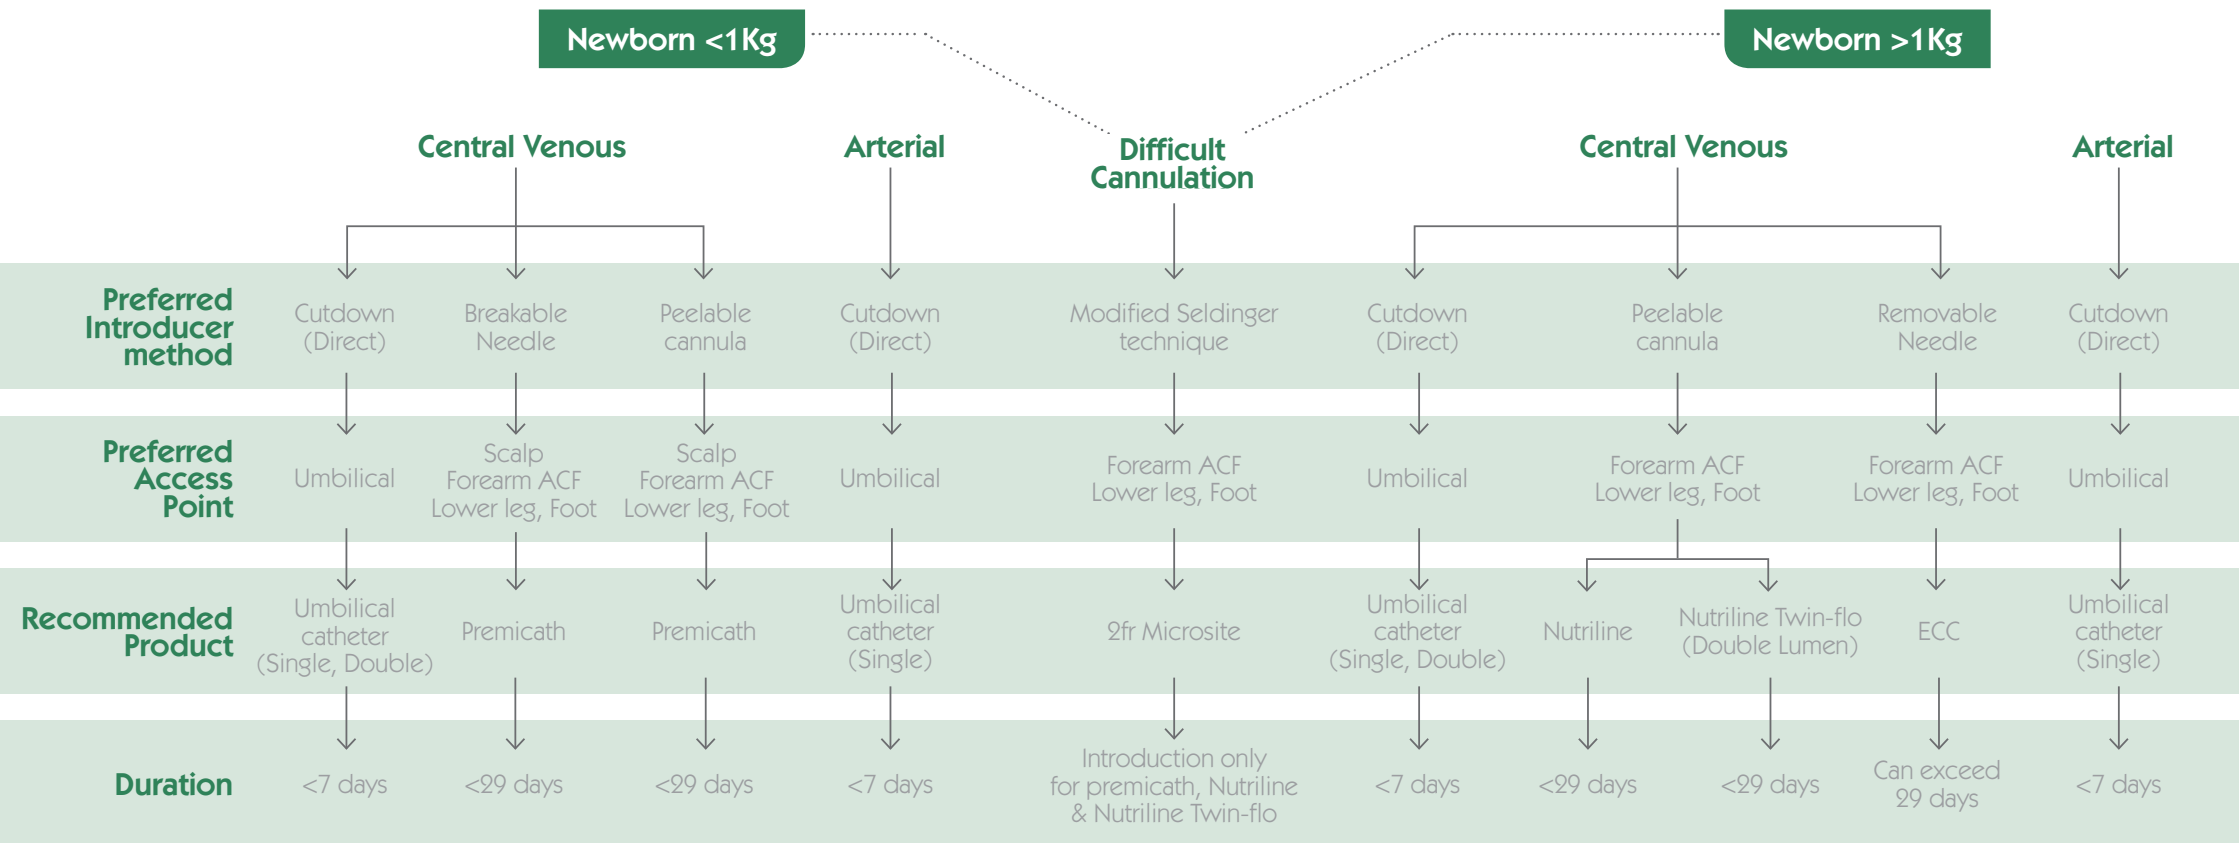

Neonatal Catheter Selection Matrix

Single Lumen Umbilical Catheter

Double Lumen Umbilical Catheter

Premicath

ECC

Nutriline

Nutriline Twin-flo

2fr Microsite